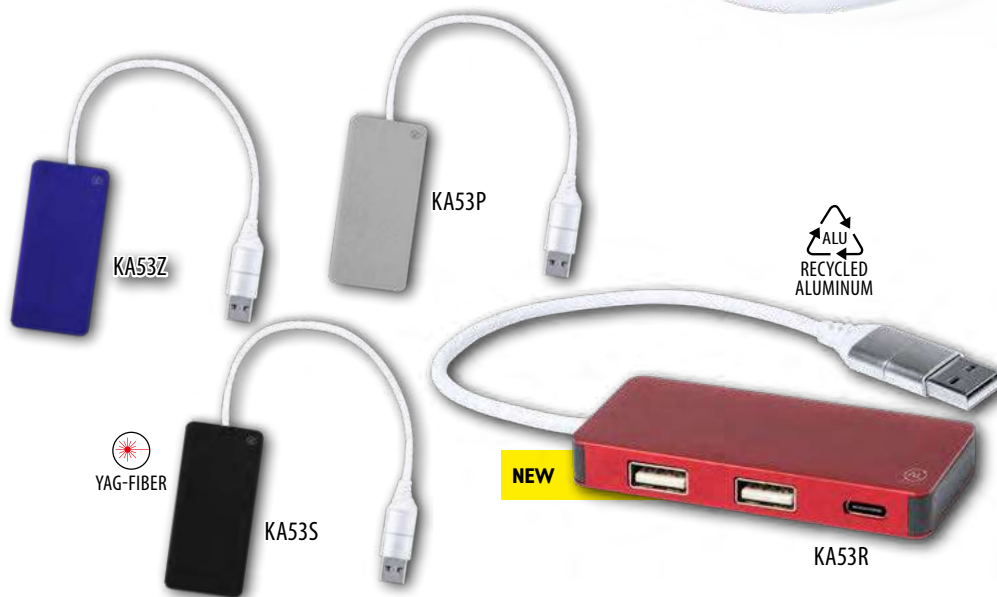

KA53Z

KA53P

YAG-FIBER

KA53S

NEW

ALU
RECYCLED
ALUMINUM

KA53R

+info

KALAT

PORT USB ALUMINIUM RECYCLÉ

7,9x3,7x1 cm.

50

PRINT GLC: 6 x 3 cm.

+5.000	+3.000	+1.000	+500	-499
9,880	10,126	10,371	10,759	11,147